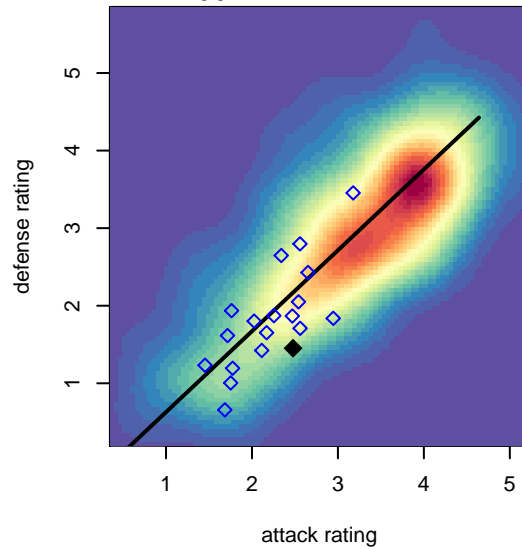

Crossfire Oregon Green II B00

Crossfire Oregon
 Lake Oswego, OR
 B00 total strength=1367
 attack=11.92 defense=4.27
 spr league = Win OYS B00 Div 1 Green

alt names used:
 Crossfire Oregon B'00 Green 2
 Crossfire Oregon 00B Green 2

Venues played:
 2016 Rainier Challenge Copa U17
 2016 PCU Summer Classic High School Silver
 2016 Mt Hood Challenge U17-U19 Silver
 2016 Win OYS B00 Division 1 Green
 2016 OYS Presidents Cup B99

Crossfire Oregon Green II B00
 Dots are actual minus expected GF (blue circles) and GA (red triangles).
 Blue line is smoothed change in attack strength. Red is smoothed change in defense strength.

**attack and defense variance (black dot)
relative to other teams
and top 10 in region**

**attack and defense rating
relative to others at age
and all opponents in last 13 months**

**attack and defense rating
relative to others at age
and all opponents in last 13 months**

Performance relative to 13 month average

Performance relative to 13 month average

Distribution of opponents
 Red = Lose zone, Blue = Win zone, Green = Even
 Black line separates win/lose zones

lot. A=Neither has attack advantage, B=Opponent has both attack and defense advantage, C=Opponent has both attack and defense disadvantage, D=Both have