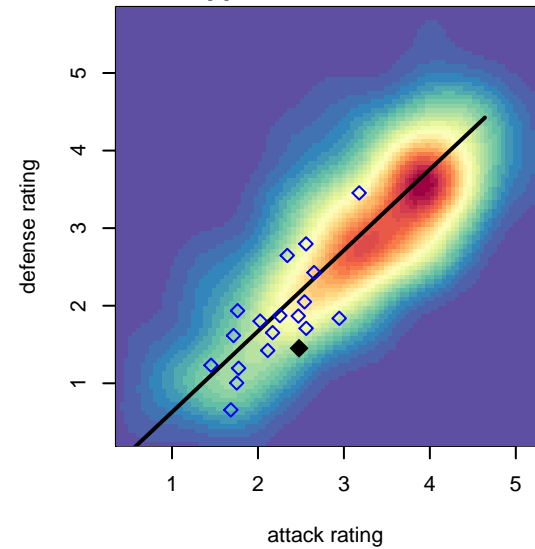

Crossfire Oregon Green II B00

Crossfire Oregon
 Lake Oswego, OR
 B00 total strength=1367
 attack=11.92 defense=4.27
 spr league = Win OYS B00 Div 1 Green

alt names used:
 Crossfire Oregon B'00 Green 2
 Crossfire Oregon 00B Green 2

Venues played:
 2016 Rainier Challenge Copa U17
 2016 PCU Summer Classic High School Silver
 2016 Mt Hood Challenge U17-U19 Silver
 2016 Win OYS B00 Division 1 Green
 2016 OYS Presidents Cup B99

Crossfire Oregon Green II B00
 Dots are actual minus expected GF (blue circles) and GA (red triangles).
 Blue line is smoothed change in attack strength. Red is smoothed change in defense strength.

**attack and defense variance (black dot)
relative to other teams
and top 10 in region**

**attack and defense rating
relative to others at age
and all opponents in last 13 months**

**attack and defense rating
relative to others at age
and all opponents in last 13 months**

Performance relative to 13 month average

Performance relative to 13 month average

Distribution of opponents
 Red = Lose zone, Blue = Win zone, Green = Even
 Black line separates win/lose zones

lot. A=Neither has attack advantage, B=Opponent has both attack and defense advantage, C=Opponent has both attack and defense disadvantage, D=Both have