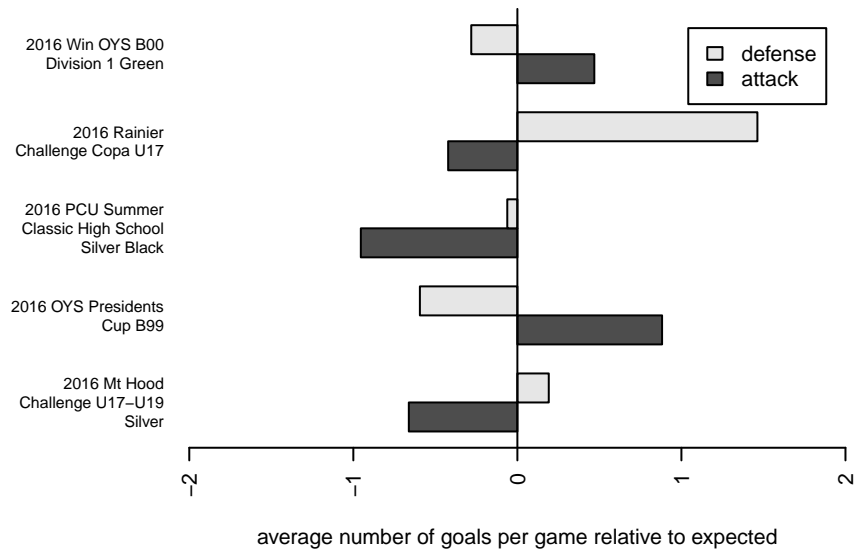

Venues played:
 2016 Rainier Challenge Copa U17
 2016 PCU Summer Classic High School Silver
 2016 Mt Hood Challenge U17-U19 Silver
 2016 Win OYS B00 Division 1 Green
 2016 OYS Presidents Cup B99

Crossfire Oregon Green II B00
 Dots are actual minus expected GF (blue circles) and GA (red triangles).
 Blue line is smoothed change in attack strength. Red is smoothed change in defense strength.

**attack and defense variance (black dot)
relative to other teams
and top 10 in region**

**attack and defense rating
relative to others at age
and all opponents in last 13 months**

**attack and defense rating
relative to others at age
and all opponents in last 13 months**

Performance relative to 13 month average

Performance relative to 13 month average

Distribution of opponents
 Red = Lose zone, Blue = Win zone, Green = Even
 Black line separates win/lose zones

lot. A=Neither has attack advantage, B=Opponent has both attack and defense advantage, C=Opponent has both attack and defense disadvantage, D=Both have