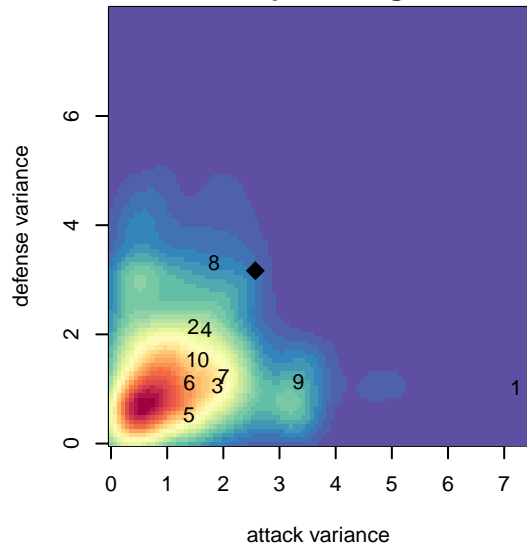

Crossfire Oregon Green II B00

Crossfire Oregon
 Lake Oswego, OR
 B00 total strength=1367
 attack=11.92 defense=4.27
 spr league = Win OYS B00 Div 1 Green

alt names used:
 Crossfire Oregon B'00 Green 2
 Crossfire Oregon 00B Green 2

Venues played:
 2016 Rainier Challenge Copa U17
 2016 PCU Summer Classic High School Silver
 2016 Mt Hood Challenge U17-U19 Silver
 2016 Win OYS B00 Division 1 Green
 2016 OYS Presidents Cup B99

Crossfire Oregon Green II B00
 Dots are actual minus expected GF (blue circles) and GA (red triangles).
 Blue line is smoothed change in attack strength. Red is smoothed change in defense strength.

**attack and defense variance (black dot)
relative to other teams
and top 10 in region**

**attack and defense rating
relative to others at age
and all opponents in last 13 months**

**attack and defense rating
relative to others at age
and all opponents in last 13 months**

Performance relative to 13 month average

Performance relative to 13 month average

Distribution of opponents
 Red = Lose zone, Blue = Win zone, Green = Even
 Black line separates win/lose zones

lot. A=Neither has attack advantage, B=Opponent has both attack and defense advantage, C=Opponent has both attack and defense disadvantage, D=Both have