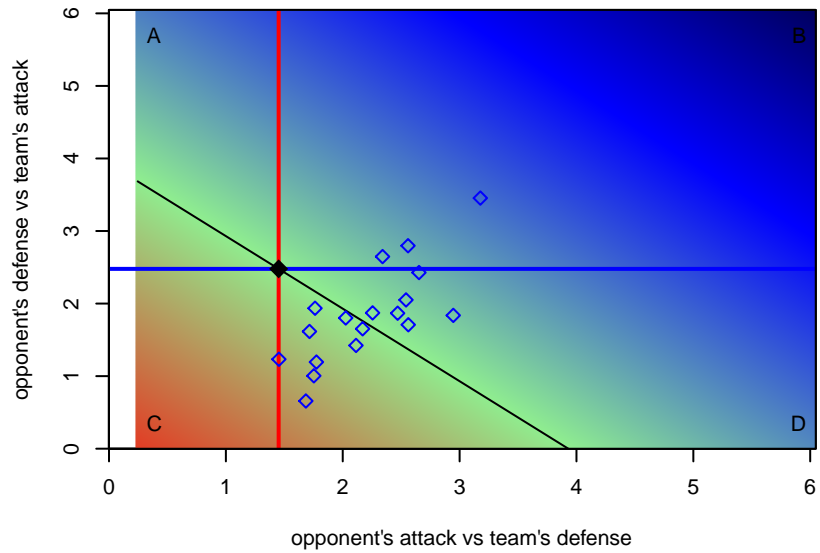

Venues played:
 2016 Rainier Challenge Copa U17
 2016 PCU Summer Classic High School Silver
 2016 Mt Hood Challenge U17-U19 Silver
 2016 Win OYS B00 Division 1 Green
 2016 OYS Presidents Cup B99

Crossfire Oregon Green II B00
 Dots are actual minus expected GF (blue circles) and GA (red triangles).
 Blue line is smoothed change in attack strength. Red is smoothed change in defense strength.

**attack and defense variance (black dot)
relative to other teams
and top 10 in region**

**attack and defense rating
relative to others at age
and all opponents in last 13 months**

**attack and defense rating
relative to others at age
and all opponents in last 13 months**

Performance relative to 13 month average

Performance relative to 13 month average

Distribution of opponents
 Red = Lose zone, Blue = Win zone, Green = Even
 Black line separates win/lose zones

lot. A=Neither has attack advantage, B=Opponent has both attack and defense advantage, C=Opponent has both attack and defense disadvantage, D=Both have