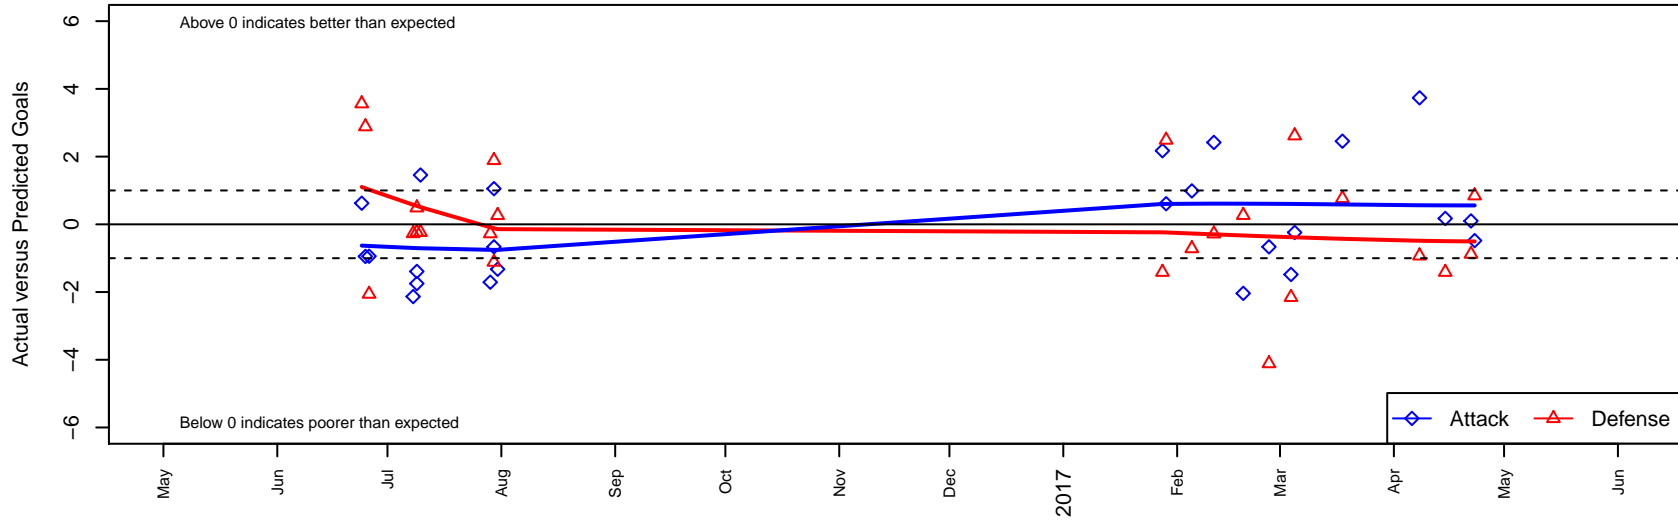

Crossfire Oregon Green II B00

Crossfire Oregon
 Lake Oswego, OR
 B00 total strength=1367
 attack=11.92 defense=4.27
 spr league = Win OYS B00 Div 1 Green

alt names used:
 Crossfire Oregon B'00 Green 2
 Crossfire Oregon 00B Green 2

Venues played:
 2016 Rainier Challenge Copa U17
 2016 PCU Summer Classic High School Silver
 2016 Mt Hood Challenge U17-U19 Silver
 2016 Win OYS B00 Division 1 Green
 2016 OYS Presidents Cup B99

Crossfire Oregon Green II B00
 Dots are actual minus expected GF (blue circles) and GA (red triangles).
 Blue line is smoothed change in attack strength. Red is smoothed change in defense strength.

**attack and defense variance (black dot)
relative to other teams
and top 10 in region**

**attack and defense rating
relative to others at age
and all opponents in last 13 months**

**attack and defense rating
relative to others at age
and all opponents in last 13 months**

Performance relative to 13 month average

Performance relative to 13 month average

Distribution of opponents
 Red = Lose zone, Blue = Win zone, Green = Even
 Black line separates win/lose zones

lot. A=Neither has attack advantage, B=Opponent has both attack and defense advantage, C=Opponent has both attack and defense disadvantage, D=Both have